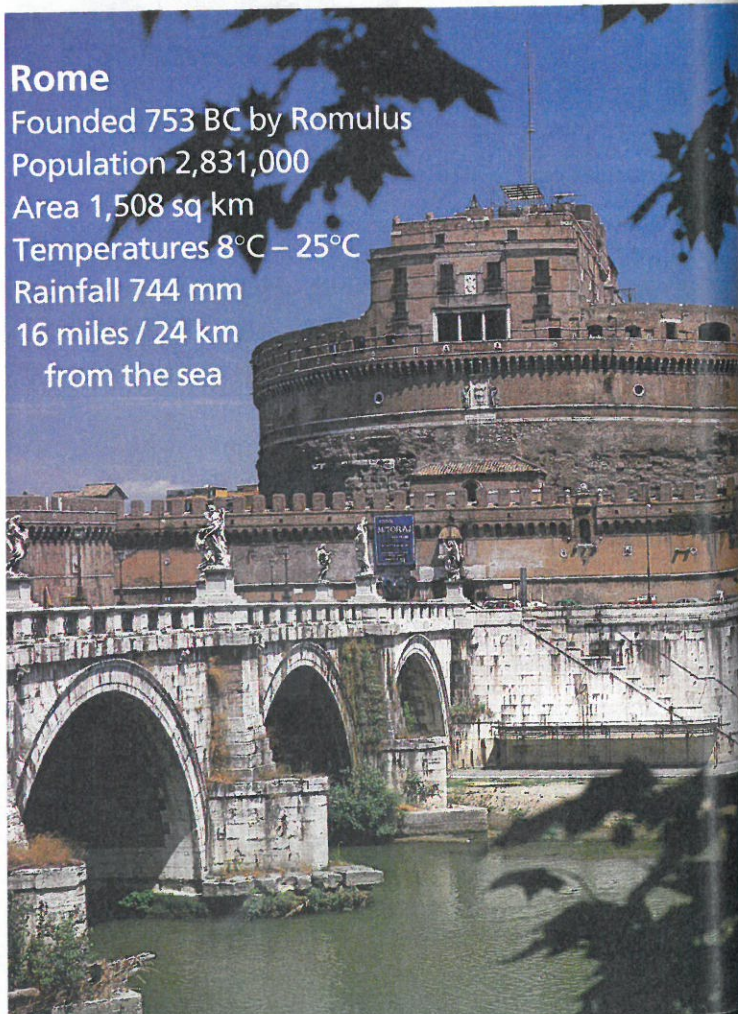

London

Founded 43 AD by the Romans

Population 6,754,000

Area 1,580 sq km

Temperatures 4°C – 18°C

Rainfall 610 mm

40 miles / 64 km from the sea

Tokyo

Founded 1456 AD as Edo

Population 11,807,000

Area 1,250 sq km

Temperatures 3°C – 26°C

Rainfall 1,563 mm

On the Pacific coast

Rome

Founded 753 BC by Romulus

Population 2,831,000

Area 1,508 sq km

Temperatures 8°C – 25°C

Rainfall 744 mm

16 miles / 24 km

from the sea

New York

Founded 1609 AD as New Amsterdam

Population 7,071,639

Area 956 sq km

Temperatures -1°C – 23°C

Rainfall 1,123 mm

On the Atlantic coast